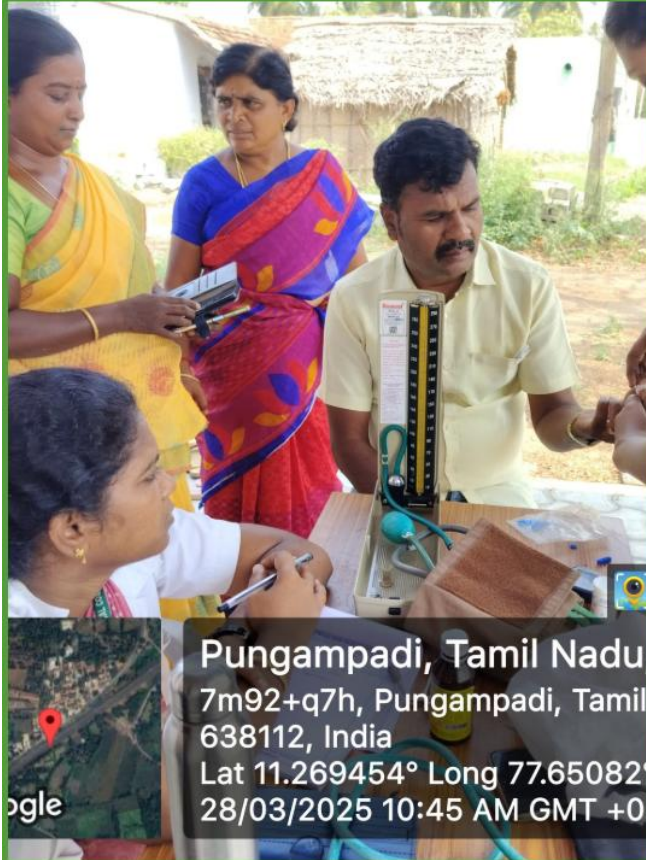

GENERAL HEALTH CAMP

On 28-03-2025

@ Pungampadi, Erode.

Beneficiary - 11

GPS Map Camera

Google

Pungampadi, Tamil Nadu, India
7m92+q7h, Pungampadi, Tamil Nadu
638112, India
Lat 11.269483° Long 77.650799°
28/03/2025 11:04 AM GMT +05:30