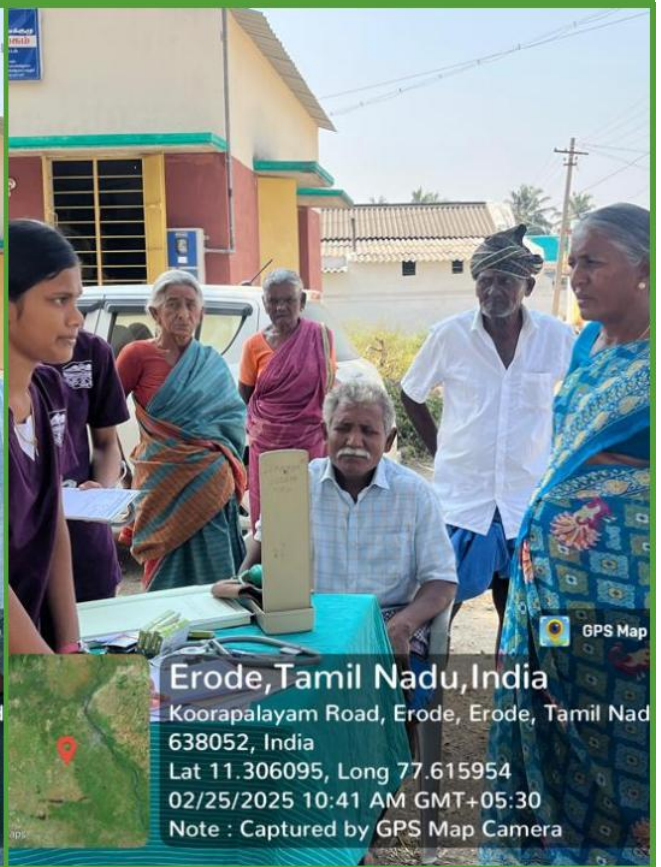

# FREE MEDICAL CAMP

On 25.02.2025  
@ Chinniyampalayam, Erode.  
Beneficiary - 33

Erode, Tamil Nadu, India

Koorapalayam Road, Erode, Erode, Tamil Nadu  
638052, India

Lat 11.306098, Long 77.615942

02/25/2025 10:41 AM GMT+05:30

Note : Captured by GPS Map Camera

Erode, Tamil Nadu, India

Koorapalayam Road, Erode, Erode, Tamil Nadu  
638052, India

Lat 11.306095, Long 77.615954

02/25/2025 10:41 AM GMT+05:30

Note : Captured by GPS Map Camera