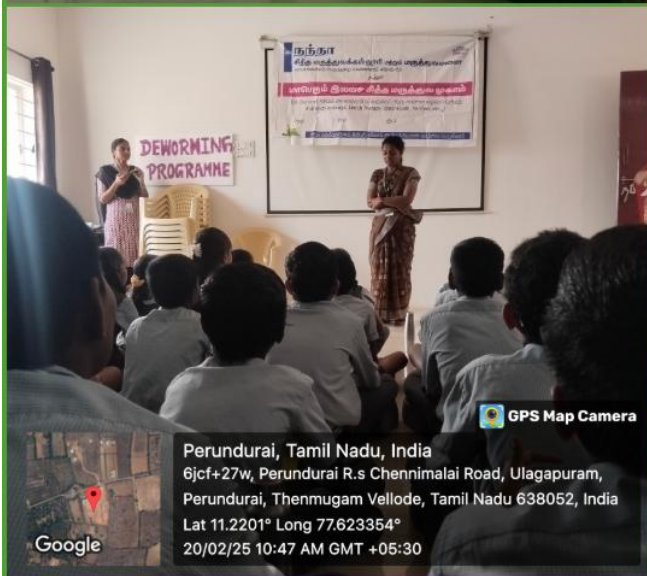

GPS Map Camera

Perundurai, Tamil Nadu, India
6jcf+27w, Perundurai R.s Chennimalai Road, Ulagapuram,
Perundurai, Thenmugam Vellode, Tamil Nadu 638052, India
Lat 11.2201° Long 77.623354°
20/02/25 10:47 AM GMT +05:30

Google